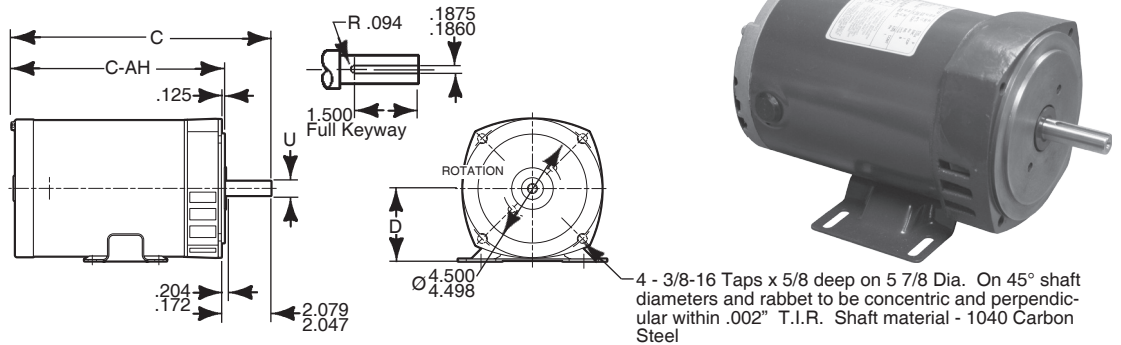

DLT Electric, LLC

202 WEST MAIN STREET, PLANO, IL 60545

WWW.DLTELECTRIC.COM

56C Face Motor Price Sheets

C3 STYLE 56C FACE 1Φ - 2 POLE 3450 / 2880 RPM

Horsepower	Encl.	Frame	DLT Part Number	Wt. Lbs	Dimensions in Inches				Hz	Service Factor	Voltage	Price Each	10 Pack Price Each
					U	D	C	C-AH					
1/3	ODP	56C	DLC-1242-03-ODP	23	5/8	3.5	11.19	9.25	60	1.60	115/208-230	100	90
									50	1.00	110/220		
1/2	ODP	56C	DLC-1242-05-ODP	23	5/8	3.5	11.19	9.25	60	1.60	115/208-230	108	98
									50	1.00	110/220		
3/4	ODP	56C	DLC-1242-07-ODP	25	5/8	3.5	11.69	9.75	60	1.50	115/208-230	112	102
									50	1.00	110/220		
1	ODP	56C	DLC-1246-01-ODP	27	5/8	3.5	11.69	9.75	60	1.40	115/208-230	123	113
									50	1.00	110/220		

C3 STYLE 56C FACE 3Φ - 2 POLE 3450 / 2880 RPM

Horsepower	Encl.	Frame	DLT Part Number	Wt. Lbs	Dimensions in Inches				Hz	Service Factor	Voltage	Price Each	10 Pack Price Each
					U	D	C	C-AH					
1/3	ODP	56C	DLC-1250-03-ODP		5/8	3.5	11.5	9.56	60		208-230/460	105	95
									50	1.00	190/380		
1/2	ODP	56C	DLC-1250-05-ODP		5/8	3.5	11.5	9.56	60		208-230/460	113	103
									50	1.00	190/380		
3/4	ODP	56C	DLC-1250-07-ODP	Refer to Factory	5/8	3.5	11.5	9.56	60		208-230/460	117	107
									50	1.00	190/380		
1	ODP	56C	DLC-1254-01-ODP		5/8	3.5	11.5	9.56	60		208-230/460	128	118
									50	1.00	190/380		
1 1/2	ODP	56C	DLC-1254-51-ODP		5/8	3.5	11.5	9.56	60		208-230/460	134	124
									50	1.00	190/380		