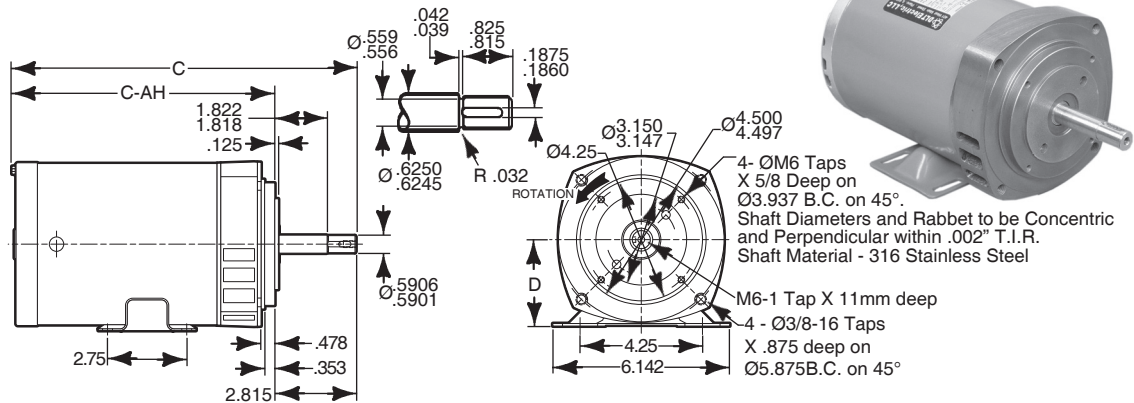

DLT Electric, LLC

202 WEST MAIN STREET, PLANO, IL 60545

WWW.DLTELECTRIC.COM

Dual Face Motor Price Sheets